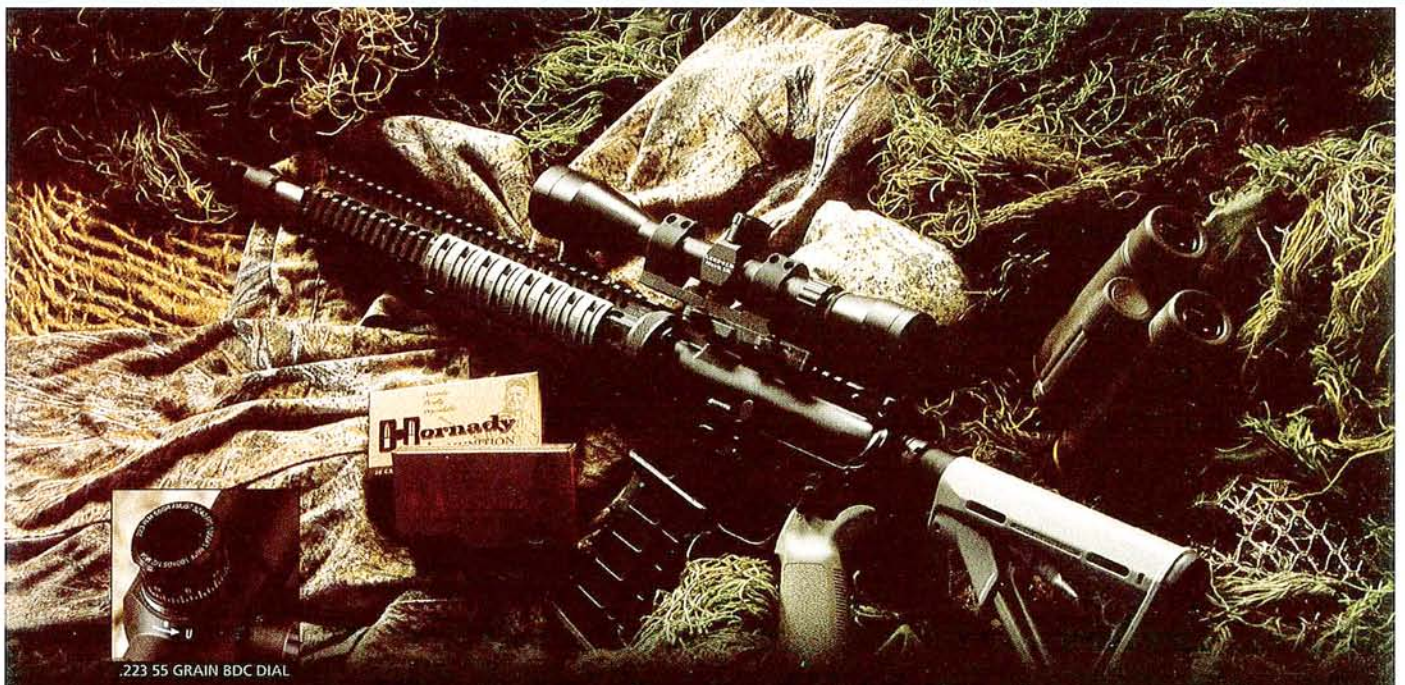

THE EASIEST WAY TO ACCURIZE YOUR AR

INTRODUCING THE NEW MARK AR™ SERIES FROM LEUPOLD.

Available in 3-9x40mm or 1.5-4x20mm models with multiple reticle options, each with laser-engraved 55-grain .223 BDC dials, starting at $279 msrp.

LEUPOLD